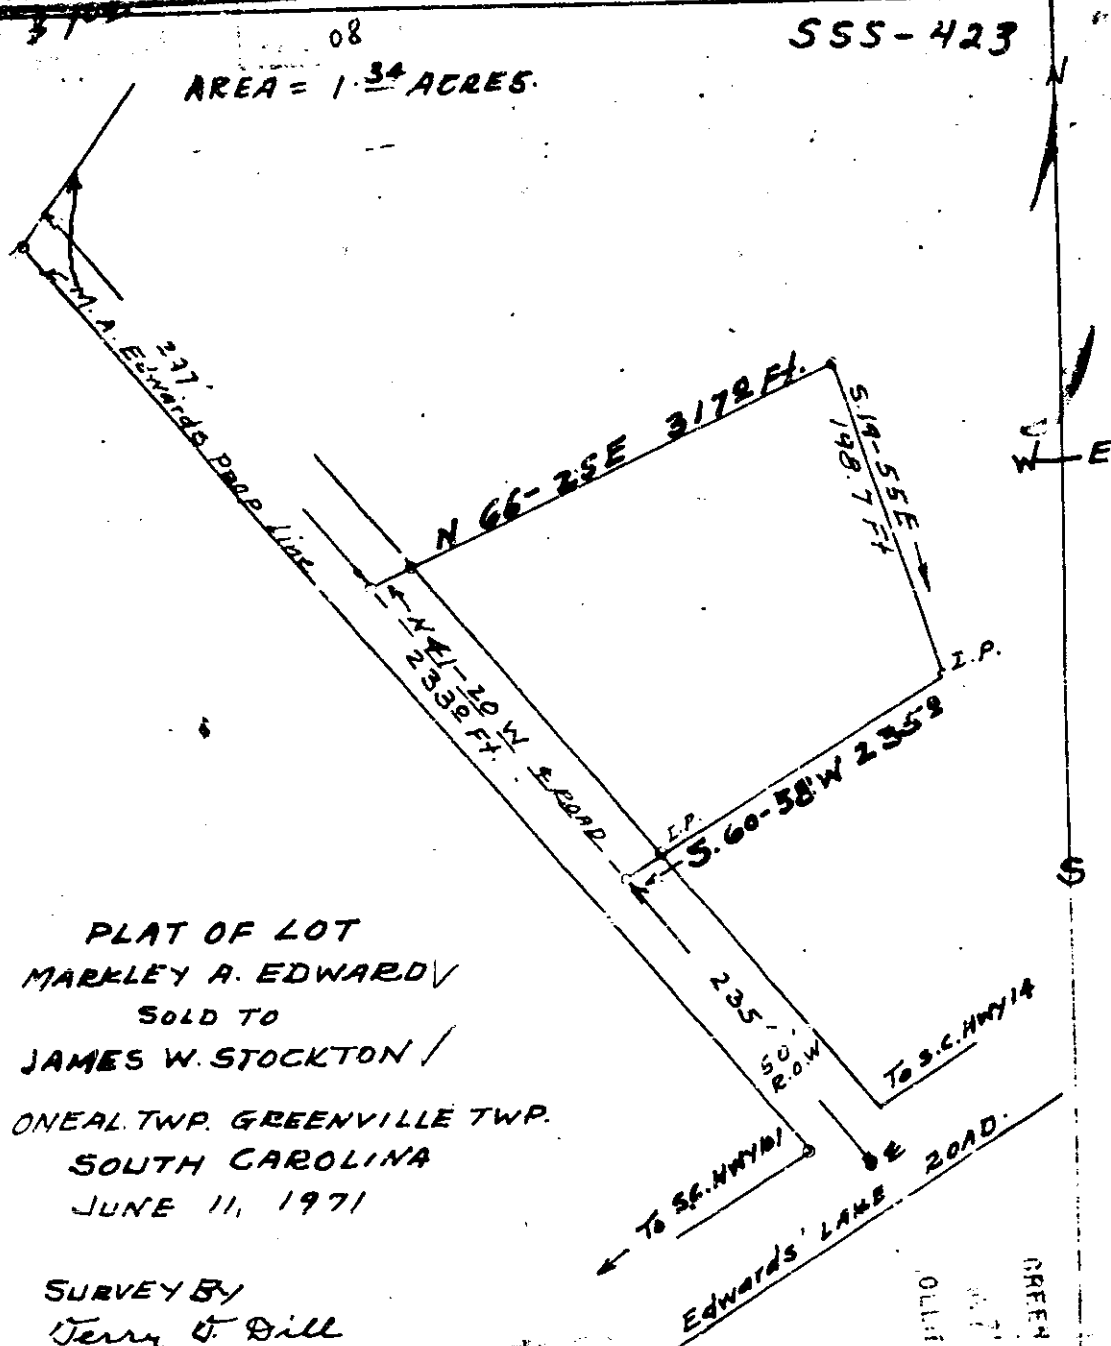

Plat Book SSS Page 423

08
 AREA = 1.34 ACRES.

SSS-423

PLAT OF LOT
 MARKLEY A. EDWARD ✓
 SOLD TO
 JAMES W. STOCKTON ✓
 ONEAL TWP. GREENVILLE TWP.
 SOUTH CAROLINA
 JUNE 11, 1971

SURVEY BY
 Terry G. Dill
 REG. C.E. & L.S. #104.

PLAT BOOK
 SSS-423
 1971

FIELD
 GREENVILLE CO. S.C.
 OLIVE BRADSHAW

A-423
 photo 3/100

Recorded June 21, 1971 at 9:43 A. M.
 #31008